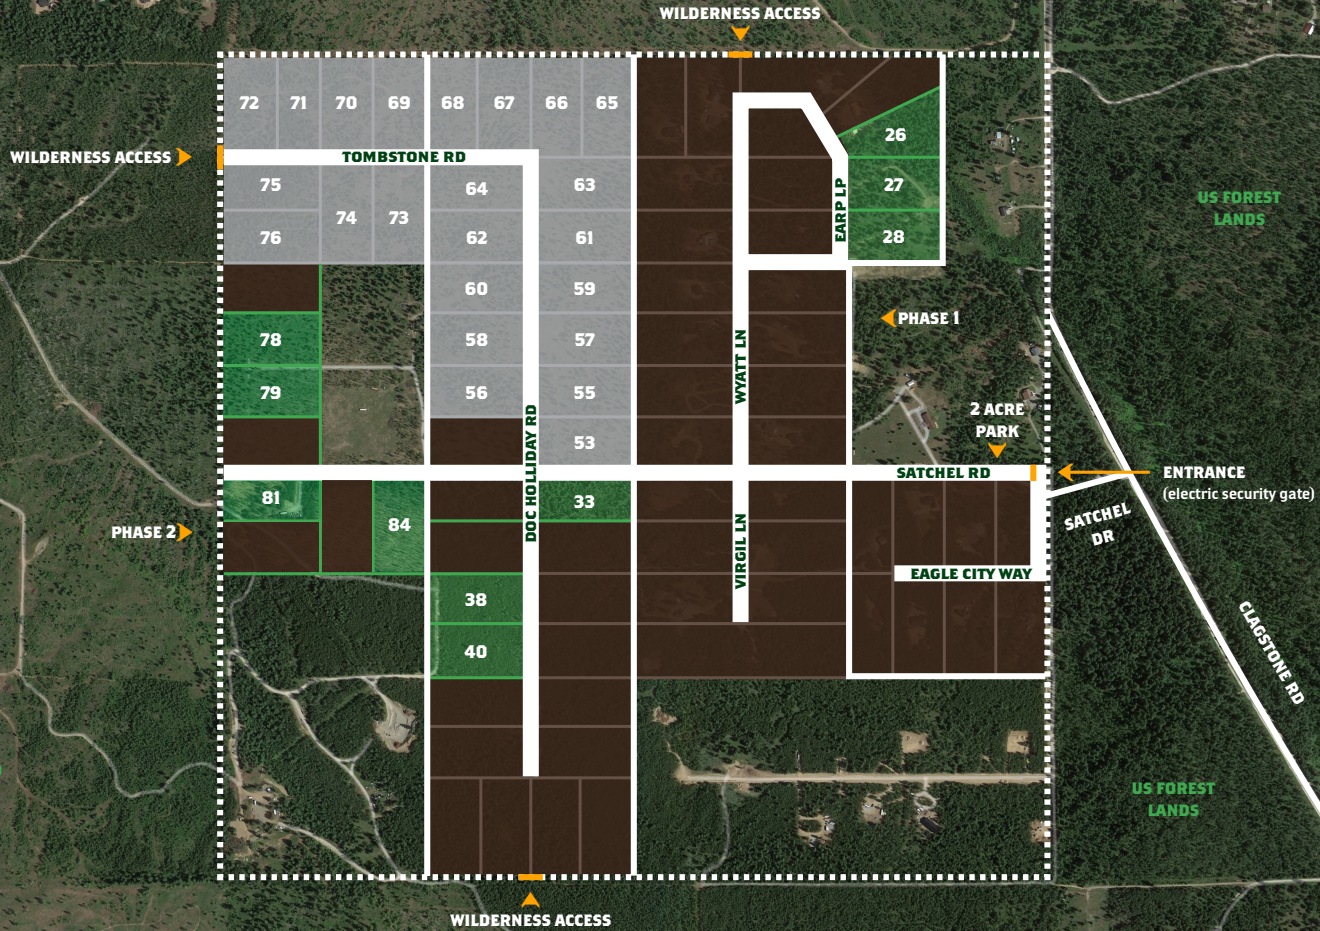

# CLAGSTONE RANCH

YOUR NORTH IDAHO SANCTUARY

**AVAILABLE**

**NOT RELEASED**

**SOLD**

CLAGSTONE RANCH IS A 420-ACRE PRIVATE, GATED COMMUNITY OF 5-ACRE HOMESTEADS SURROUNDED BY THOUSANDS OF ACRES OF PUBLIC ACCESS FOREST LANDS.

PARCEL AVAILABILITY AS OF: JANUARY 2025

208-254-1088  
CLAGSTONERANCH.US